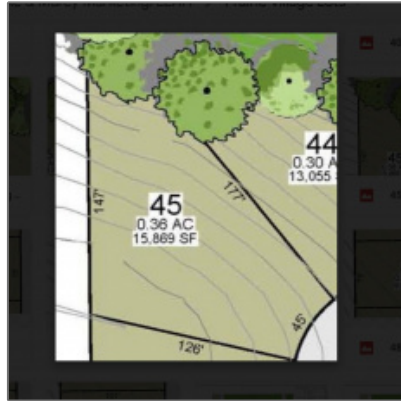

# Lots/land For Sale

0 Sqft - Lot 45 Prairie Village Part 1, Tiffin, 52304

## Basic Details

Price:	<b>\$119,900</b>
Listing Type:	<b>For Sale</b>
Lot Size:	<b>0.35 Sqft</b>

## Features

Listing ID:	<b>202100381</b>
Property Type:	<b>Lots/land</b>
Beds:	<b>0</b>
Baths:	<b>0</b>
Square Feet:	<b>0 Sqft</b>
Year Built:	<b>0</b>
Country:	<b>US</b>
County:	<b>Johnson</b>
City:	<b>Tiffin</b>
Zipcode:	<b>52304</b>